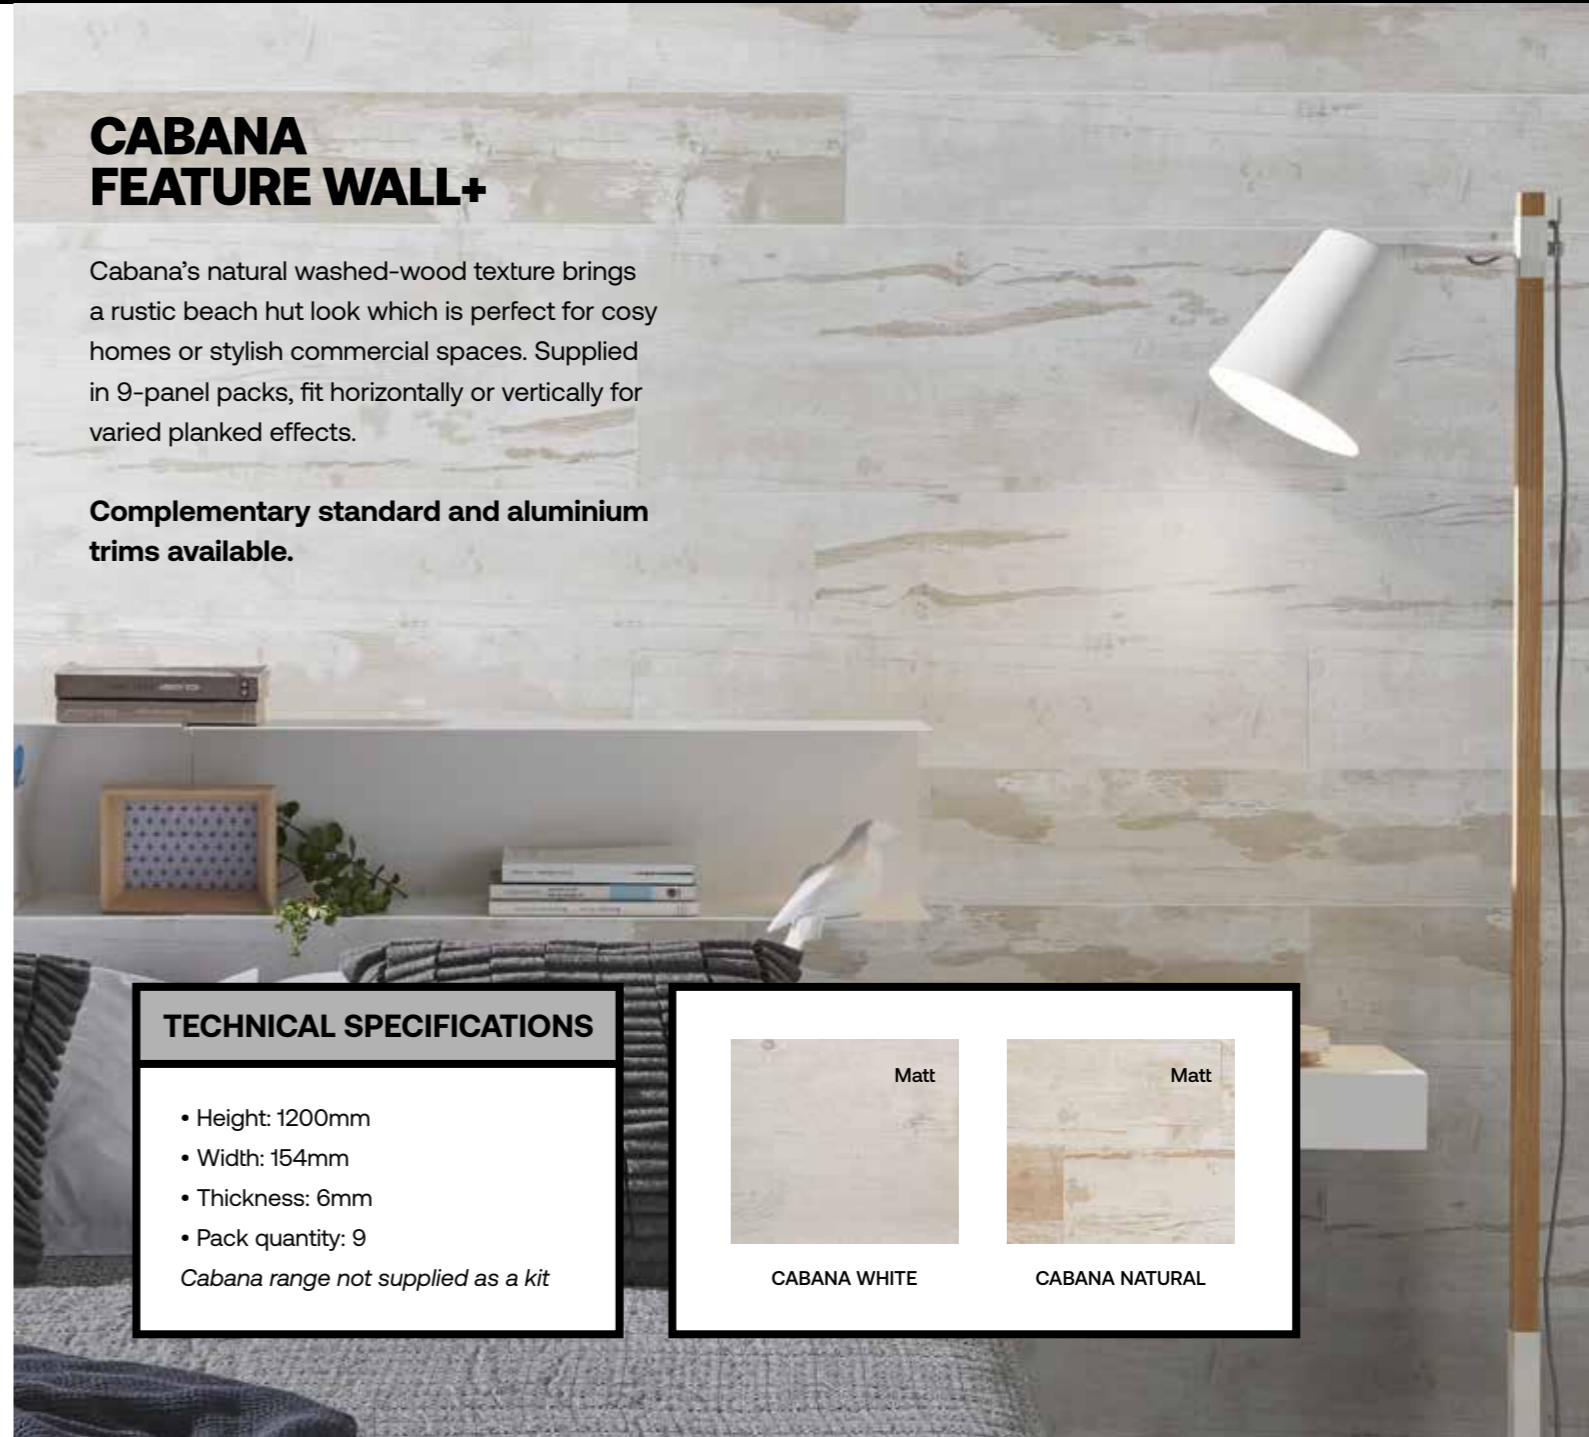

CABANA FEATURE WALL+

Cabana's natural washed-wood texture brings a rustic beach hut look which is perfect for cosy homes or stylish commercial spaces. Supplied in 9-panel packs, fit horizontally or vertically for varied planked effects.

WALL PANELS

500MM WIDE WALL PANELS

Digitally printed 500mm panels means the designs in this range match from panel to panel. These give an uninterrupted design that flows around the room, much the same as wallpaper. Available in smooth or textured realistic finishes.